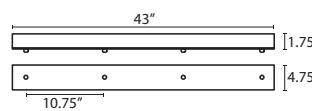

- Suitable for sloped ceilings
- Black, Bronze or Satin Nickel
- 20" Dia. shades MAX, with staggered heights

* For larger diameter glasses, Stemhooks are required for spacing

T34V 4 LIGHT BAR CANOPY

- Suitable for sloped ceilings
- Black, Bronze or Satin Nickel
- 20" Dia. shades MAX, with staggered heights