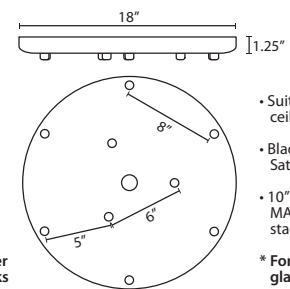

Stem-mount: Includes 4 connectable stem sections (3", 6", 12" and 18" lengths) plus telescoping piece for up to 3" adjustment, 10' max. 5" Dia. canopy (with swivel) and stem sections are plated steel. Black, Bronze or Satin Nickel.

T33X 3 LIGHT ROUND CANOPY

- Suitable for sloped ceilings
- Black, Bronze or Satin Nickel
- 10" Dia. shades MAX, with staggered heights

* For larger diameter glasses, Stemhooks are required for spacing

T33XL 3 LIGHT LARGE ROUND CANOPY

- Suitable for sloped ceilings
- Black, Bronze or Satin Nickel
- 16" Dia. shades MAX, with staggered heights

* For larger diameter glasses, Stemhooks are required for spacing

T36X 6 LIGHT ROUND CANOPY

- Suitable for sloped ceilings
- Black, Bronze or Satin Nickel
- 10" Dia. shades MAX, with staggered heights

* For larger diameter glasses, Stemhooks are required for spacing

T39X 9 LIGHT ROUND CANOPY

- Suitable for sloped ceilings
- Black, Bronze or Satin Nickel
- 10" Dia. shades MAX, with staggered heights

* For larger diameter glasses, Stemhooks are required for spacing