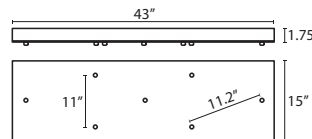

T37V 7 LIGHT BAR CANOPY

- Suitable for sloped ceilings
- Black, Bronze or Satin Nickel
- 20" Dia. shades MAX, with staggered heights

* For larger diameter glasses, Stemhooks are required for spacing

HOW TO ORDER A MULTILIGHT FIXTURE

Order your canopy with the selected 120V multi light pendants (indicated by "B" or "J" prefix) for the complete fixture:

Example: 1x T33X-SN (3 Light Round Canopy)

- **1x J-412307-SN (Stilo 10 Pendant in Opal Matte)**
- **1x J-412319-SN (Stilo 10 Pendant in Carrera)**
- **1x J-412319-SN (Stilo 10 Pendant in Carrera)**