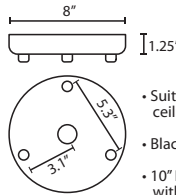

ORDERING:

CONNECTION	SHADE OPTIONS	LAMP OPTIONS	METAL FINISH	OPTIONS
Cord Fixture	412307 Opal Matte	(blank) 100W A19 Incan	BK Black	L 15' cord
1JC 1 Lt. Dome	412318 Amber Cloud	LED* 9W LED 120V,	BR Bronze	LW Low
1JT 1 Lt. Flat	412319 Carrera	dimmmable	SN Satin Nickel	wattage
Cable Fixture	412386 Blue Cloud			labeling
1KX 1 Lt. Dome	4123VM Vanilla Matte	*CCT options available (contact factory)		

Stem Fixture
1TT 1 Lt. Flat

Multi light Cord Fixture
J For Multi light
Canopy

Ex. 1JC-412319-SN
Stilo 10, 10' Cord Pendant w/ Carrera
Glass, Satin Nickel Finish, Dome Canopy

MULTIPOINT CANOPY OPTIONS FOR CORD PENDANTS

T33X 3 LIGHT ROUND CANOPY

- Suitable for sloped ceilings
- Black, Bronze or Satin Nickel
- 10" Dia. shades MAX, with staggered heights

* For larger diameter glasses, Stemhooks are required for spacing