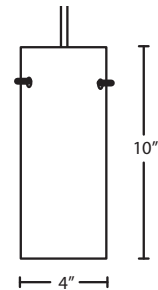

LAMPING

Standard: 100W A19 120V incandescent, lamp not included. Dimmable with standard incandescent dimmer (not included).

LED: 9W Replaceable source, 120V, dimmable, 90+ CRI, 3000°K CCT, 800 lumens, 30,000 hours. Lamp included. (Additional Color Temperatures available, including 3500°K and 4000°K)

DIFFUSER

Shade shall be handcrafted glass of various decors. 4.0" Dia. x 10.0" H

Opening sizes: 3x7mm holes.

SUSPENSION

Cord-hung: 10' SVT-type cord, complete with 5" decorative sleeve at the socketholder. Jacket coordinates with metal finish. Plated stamped steel construction. See next page for multilight options.

Cable-hung: 1x 10' aircraft-quality stainless steel cable support with 10' AWM-type cord. Jacket coordinates with metal finish. 5" Dia. dome canopy is plated stamped steel. Black, Bronze or Satin Nickel.

Stem-mount: Includes 4 connectable stem sections (3", 6", 12" and 18" lengths) plus telescoping piece for up to 3" adjustment, 10' max. 5" Dia. canopy (with swivel) and stem sections are plated steel. Black, Bronze or Satin Nickel.

*Additional Stem Sections can be ordered under accessories.

MOUNTING

Installs directly to a 4" octagonal ceiling box. Suitable for sloped ceilings.

LABELS

UL or ETL Listed. Suitable for Damp Locations (interior use only).

Consult factory concerning lower wattage labeling for energy requirements.

SHOWN IN BLUE CLOUD WITH CABLE PENDANT (412386) & IN OPAL MATTE WITH 10' CORD (412307)