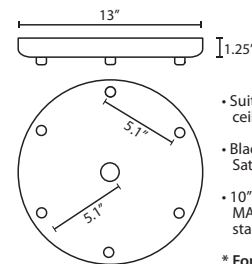

Stem-mount: Includes 4 connectable stem sections (3", 6", 12" and 18" lengths) plus telescoping piece for up to 3" adjustment, 10' max. 5" Dia. canopy (with swivel) and stem sections are plated steel. Black, Bronze or Satin Nickel.

T33X 3 LIGHT ROUND CANOPY

- Suitable for sloped ceilings
- Black, Bronze or Satin Nickel
- 10" Dia. shades MAX, with staggered heights

* For larger diameter glasses, Stemhooks are required for spacing

T33XL 3 LIGHT LARGE ROUND CANOPY

- Suitable for sloped ceilings
- Black, Bronze or Satin Nickel
- 16" Dia. shades MAX, with staggered heights

* For larger diameter glasses, Stemhooks are required for spacing

T36X 6 LIGHT ROUND CANOPY

- Suitable for sloped ceilings
- Black, Bronze or Satin Nickel
- 10" Dia. shades MAX, with staggered heights